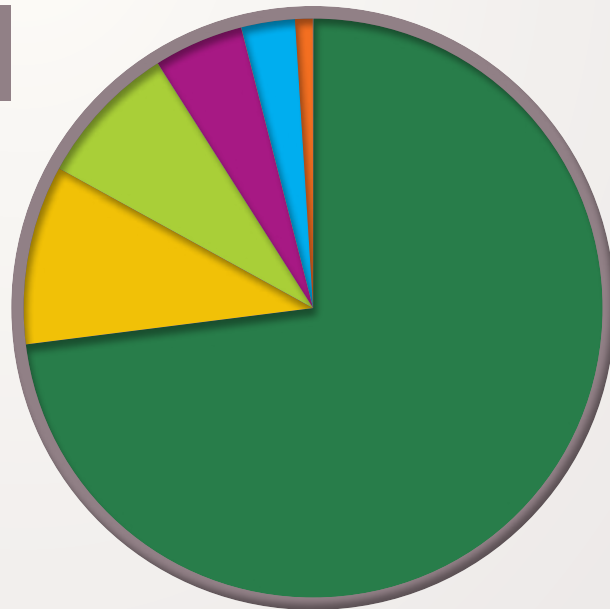

WHY soOlis.com?

MARKETING TRENDS

- One third of U.S. consumers spend 3 hours a day online
- 78% of consumers research online before buying
- 32% rate products online

AVERAGE MONTHLY STATISTICS

- Over 40,000 unique visitors
- Over 40 page-views
- Over 30 minutes on the website

UNIQUE VISITORS