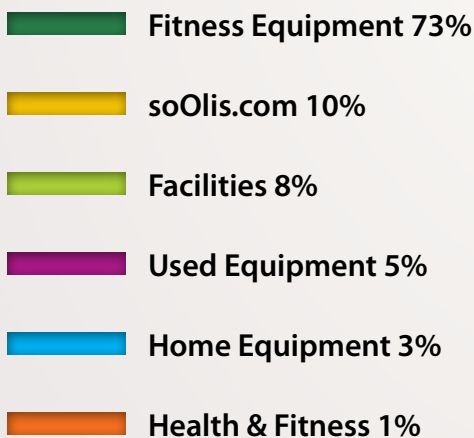

WHY soOlis.com?

MARKETING TRENDS

- One third of U.S. consumers spend 3 hours a day online
- 78% of consumers research online before buying
- 32% rate products online

AVERAGE MONTHLY STATISTICS

- Over 40,000 unique visitors
- Over 40 page-views
- Over 30 minutes on the website

UNIQUE VISITORS